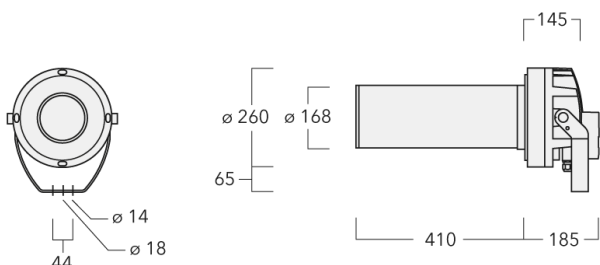

**Description**

Profile Projector [ZP] for zoom spot. Spherical/triple flat convex lens system.

IP66, Class I. IK07. Marine-grade, die-cast aluminium alloy. 5CE superior corrosion protection + primer including PCS hardware. Silicone CCG® Controlled Compression Gasket. Safety glass lens. Two cable glands for improved wiring flexibility. PMMA LED lens array. Factory installed LED circuit board. LED board can be removed for upgrading. Integral EC electronic converter, thermally separated. Optional 2200 K version is available on request.

## Specifications